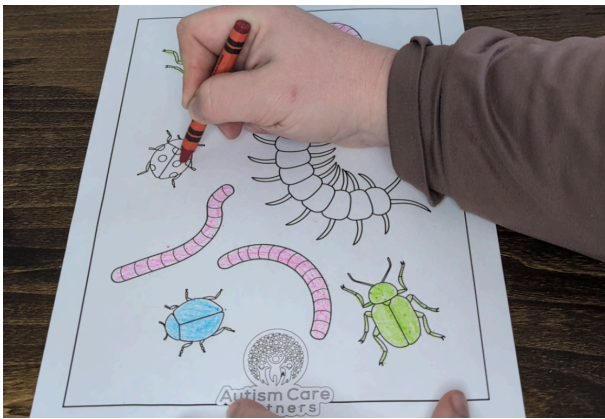

PUDDING SENSORY PLAY!

Tools: Bug printable, crayons, plastic bag, plastic container, pudding, spoon

1. Color the worms pink.

2. Color the small beetles light blue.

3. Color the big beetles light green.

4. Color the ladybug wings red.

5. Color the ladybug head and spots black.

9. Scoop the pudding onto the bag.

10. Spread the pudding across the bag.

11. Use your finger to find the bugs.

Autism Care
Partners