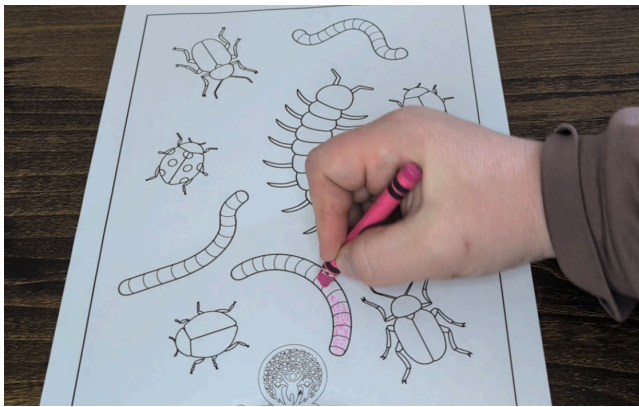

PUDDING SENSORY PLAY!

Tools: Bug printable, crayons, plastic bag, plastic container, pudding, spoon

1. Color the worms pink.

2. Color the small beetles light blue.

3. Color the big beetles light green.

4. Color the ladybug wings red.

5. Color the ladybug head and spots black.

9. Scoop the pudding onto the bag.

10. Spread the pudding across the bag.

11. Use your finger to find the bugs.

Autism Care
Partners