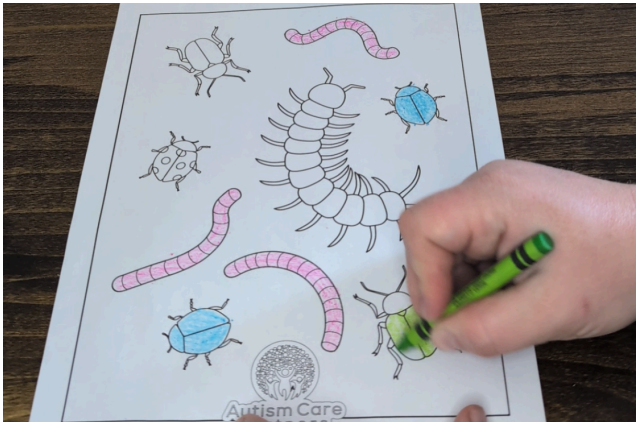

PUDDING SENSORY PLAY!

Tools: Bug printable, crayons, plastic bag, plastic container, pudding, spoon

1. Color the worms pink.

2. Color the small beetles light blue.

3. Color the big beetles light green.

4. Color the ladybug wings red.

5. Color the ladybug head and spots black.

9. Scoop the pudding onto the bag.

10. Spread the pudding across the bag.

11. Use your finger to find the bugs.

Autism Care
Partners